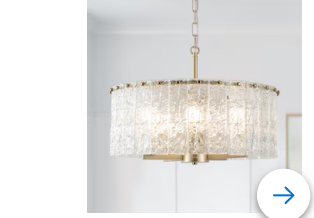

\$72.69

★★★★★ 1

[Add to Cart](#)

LLHZSY 5-in W 2 -Light Gold Transitional Wall Sconce

\$100.69

Zjvaive 20.08-in 5-Light Matte Gold Chandelier With Textured Clear G

\$145.99
~~\$284.99~~ Save 48%

[Add to Cart](#)