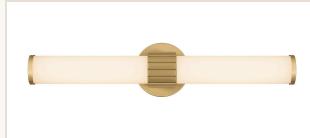

KITCHEN WINDOW
Kaye LED light bar
BRASS