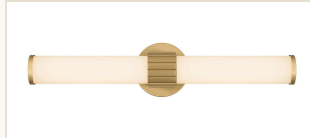

# Lot 13

PLAN B · THE MERIDIAN

Every fixture in this home, chosen piece by piece and included in the price of the home.

KITCHEN AND LIVING

**KITCHEN ISLAND**  
Glass bowl pendant  
BLACK AND GOLD

**KITCHEN WINDOW**  
Kaye LED light bar  
BRASS