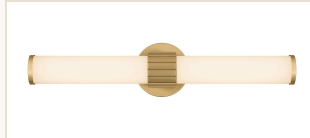

# Lot 1

**PLAN A · THE ZENITH**

Every fixture in this home, chosen piece by piece and included in the price of the home.

**KITCHEN AND LIVING**

**KITCHEN ISLAND**  
Glass bowl pendant  
BLACK AND GOLD

**KITCHEN WINDOW**  
Kaye LED light bar  
BRASS