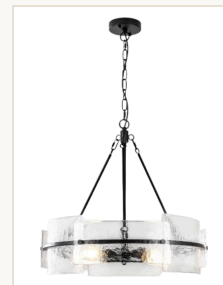

STAIRS
Textured glass chandelier
BLACK, TEXTURED GLASS · LOTS 1, 13, 16