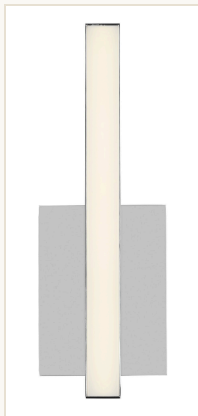

## THE SCONCES

**POWDER**  
Ribbed glass sconce  
GOLD · LOTS 2, 14

**PRIMARY BATH**  
Ribbed glass two-light  
GOLD · LOTS 16

**POWDER**  
Rectangular LED  
sconce  
CHROME · LOTS 16

**PRIMARY BATH**  
Fluted double sconce  
GOLD · LOTS 1