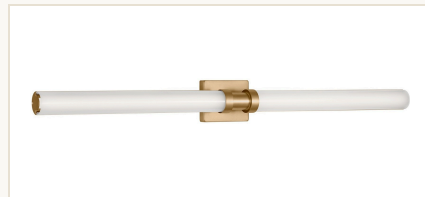

PRIMARY BATH
Sandblasted LED vanity
BRASS · LOTS 13