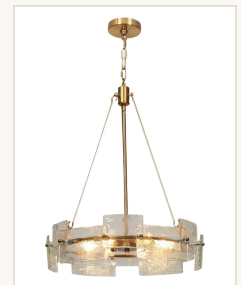

STAIRS
Glass panel chandelier
BRASS, TEXTURED GLASS · LOTS 2, 14